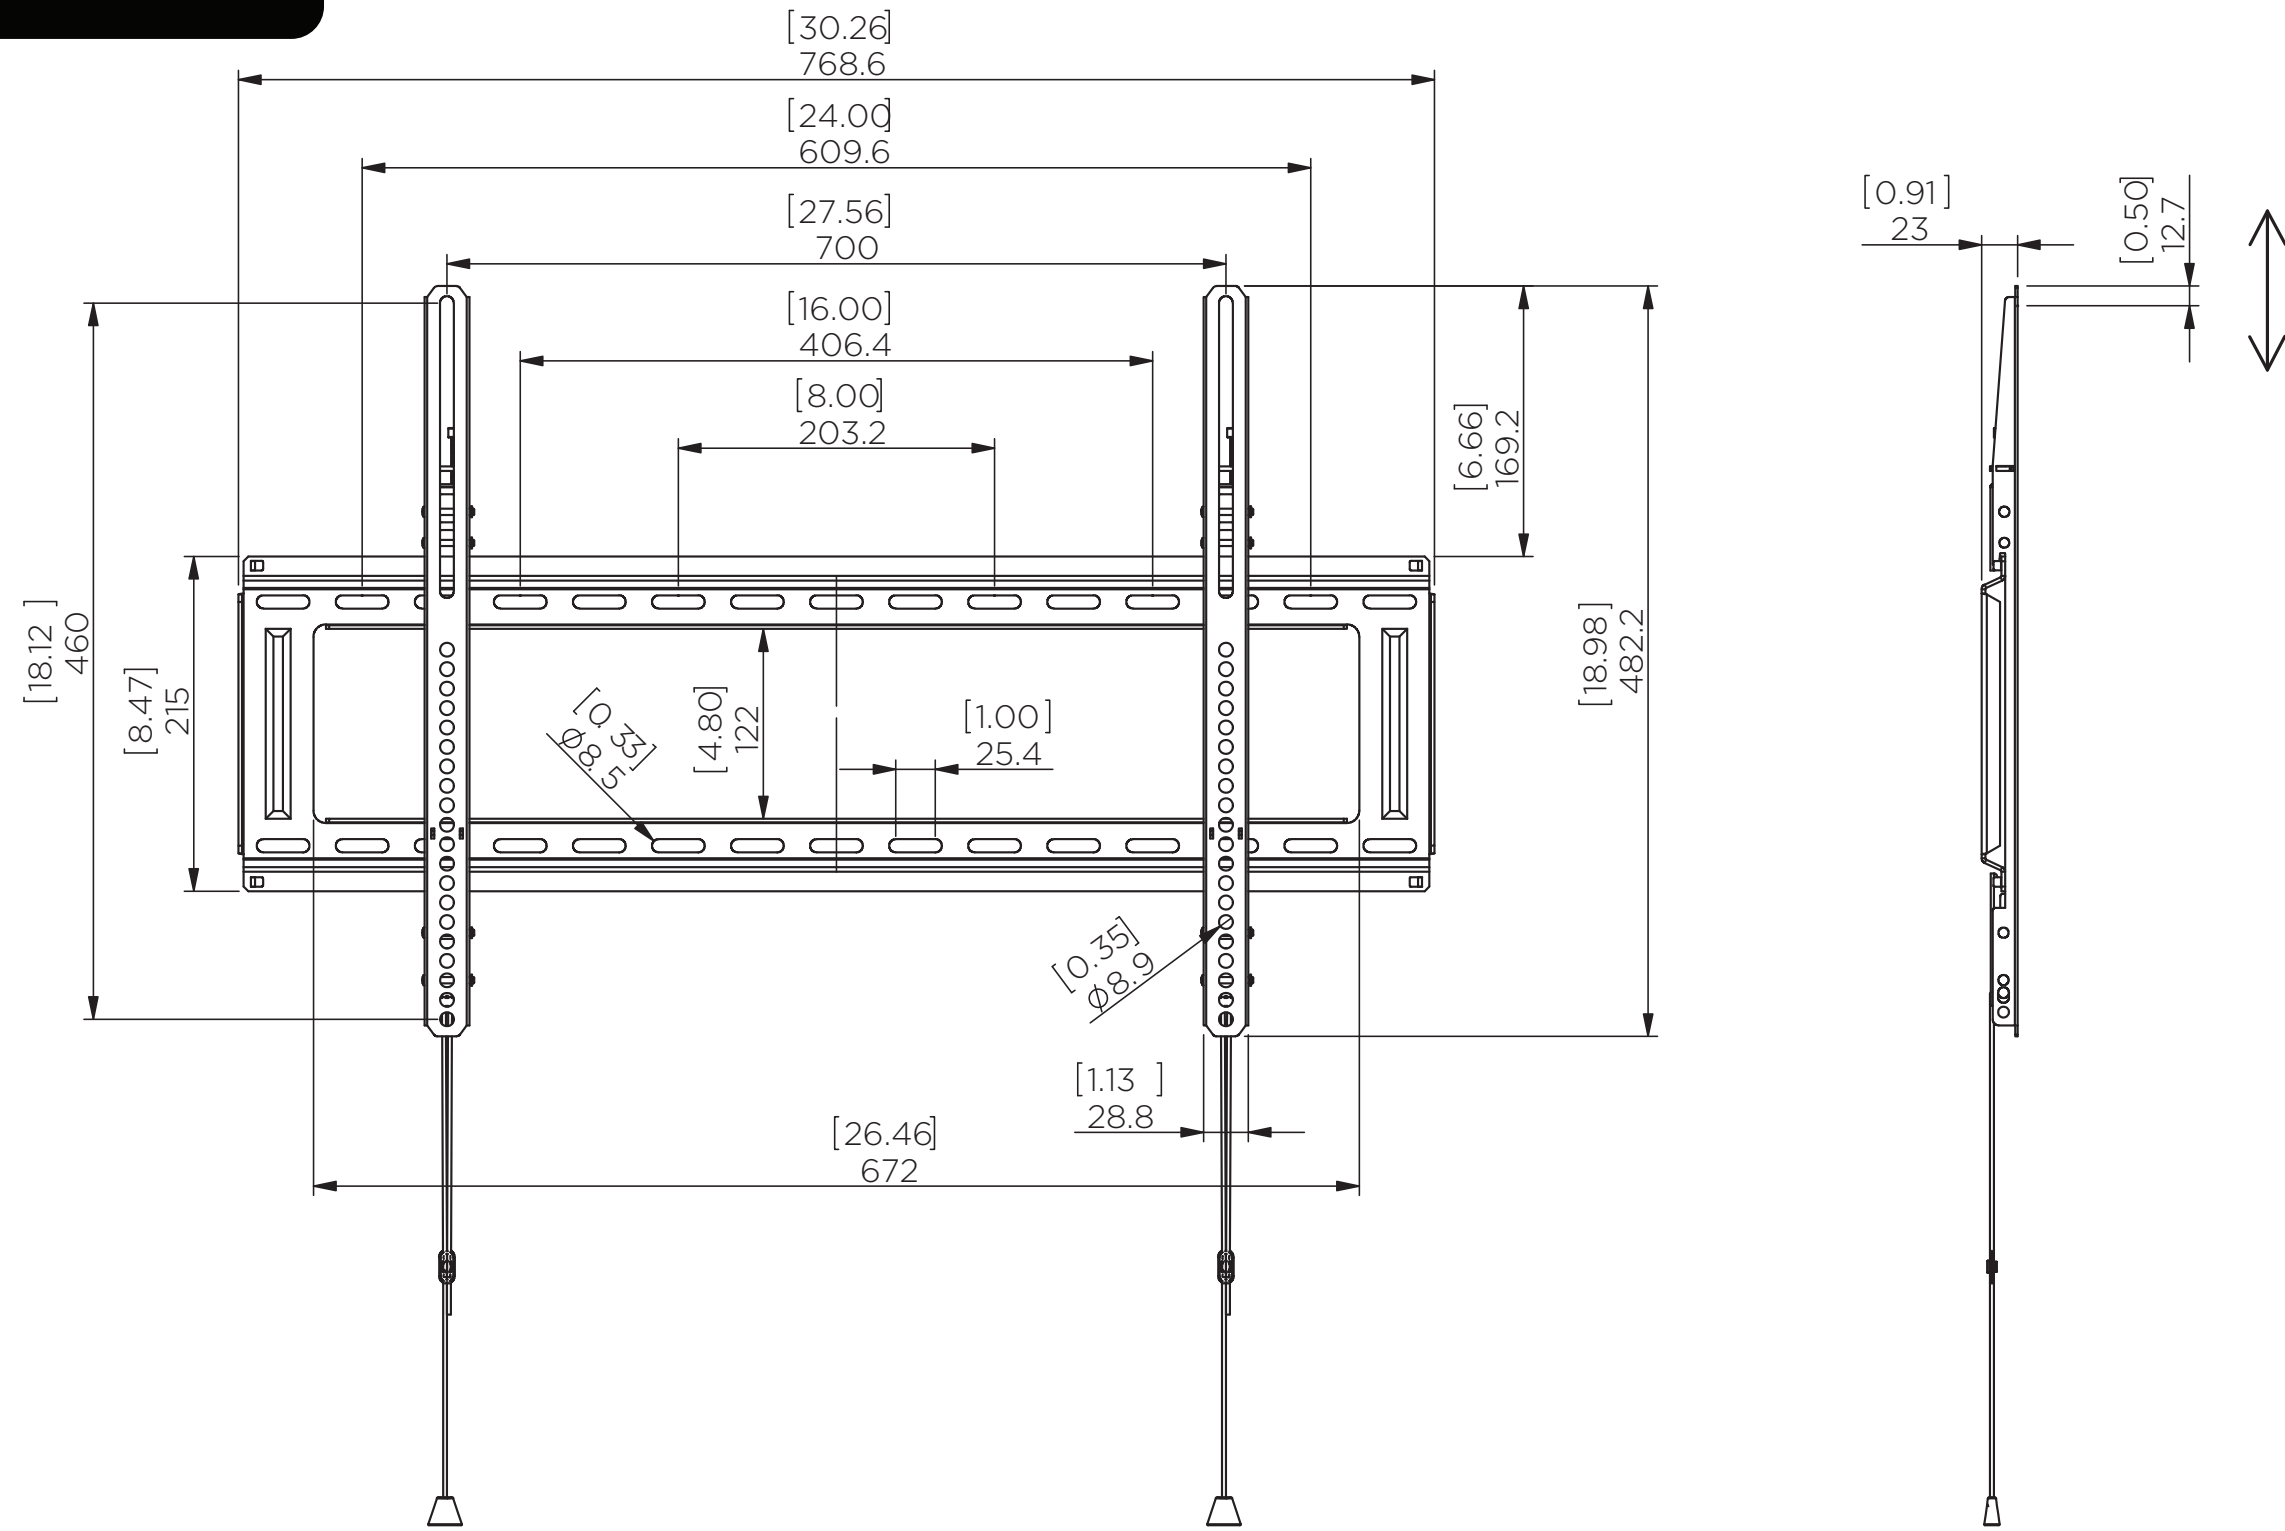

# REDXLFOPEN175P

- VESA STANDARD COMPATIBILITY (WIDTH X HEIGHT): 100 X 100 TO 700 X 400 MM
- MAXIMUM VESA MOUNTING CONFIGURATION: 700 X 400 MM
- SCREEN SIZE COMPATIBILITY: MOST 37" - 90" SCREENS
- MAXIMUM WEIGHT CAPACITY: 175 LBS (79.4 KG)
- PRODUCT COLOR: BLACK